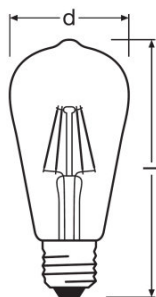

- LED lamps for line voltage
- Lamp made of glass
- Lifetime: up to 15,000 h
- Beam angle: up to 360°
- Dimmable (with many common dimmers, see also www.ledvance.com/dim)
- Good quality of light; color rendering index R_a : ≥ 80 ; constant chromaticity

Light technical data

Warm-up time (60 %)	< 0.50 s
Starting time	< 0.5 s

Dimensions & weight

Overall length	145.0 mm
Diameter	64.0 mm

Outer bulb	ST64
Length	145.0 mm

Temperatures & operating conditions

Ambient temperature range	-20...+40 °C
Maximum temperature at tc test point	50 °C